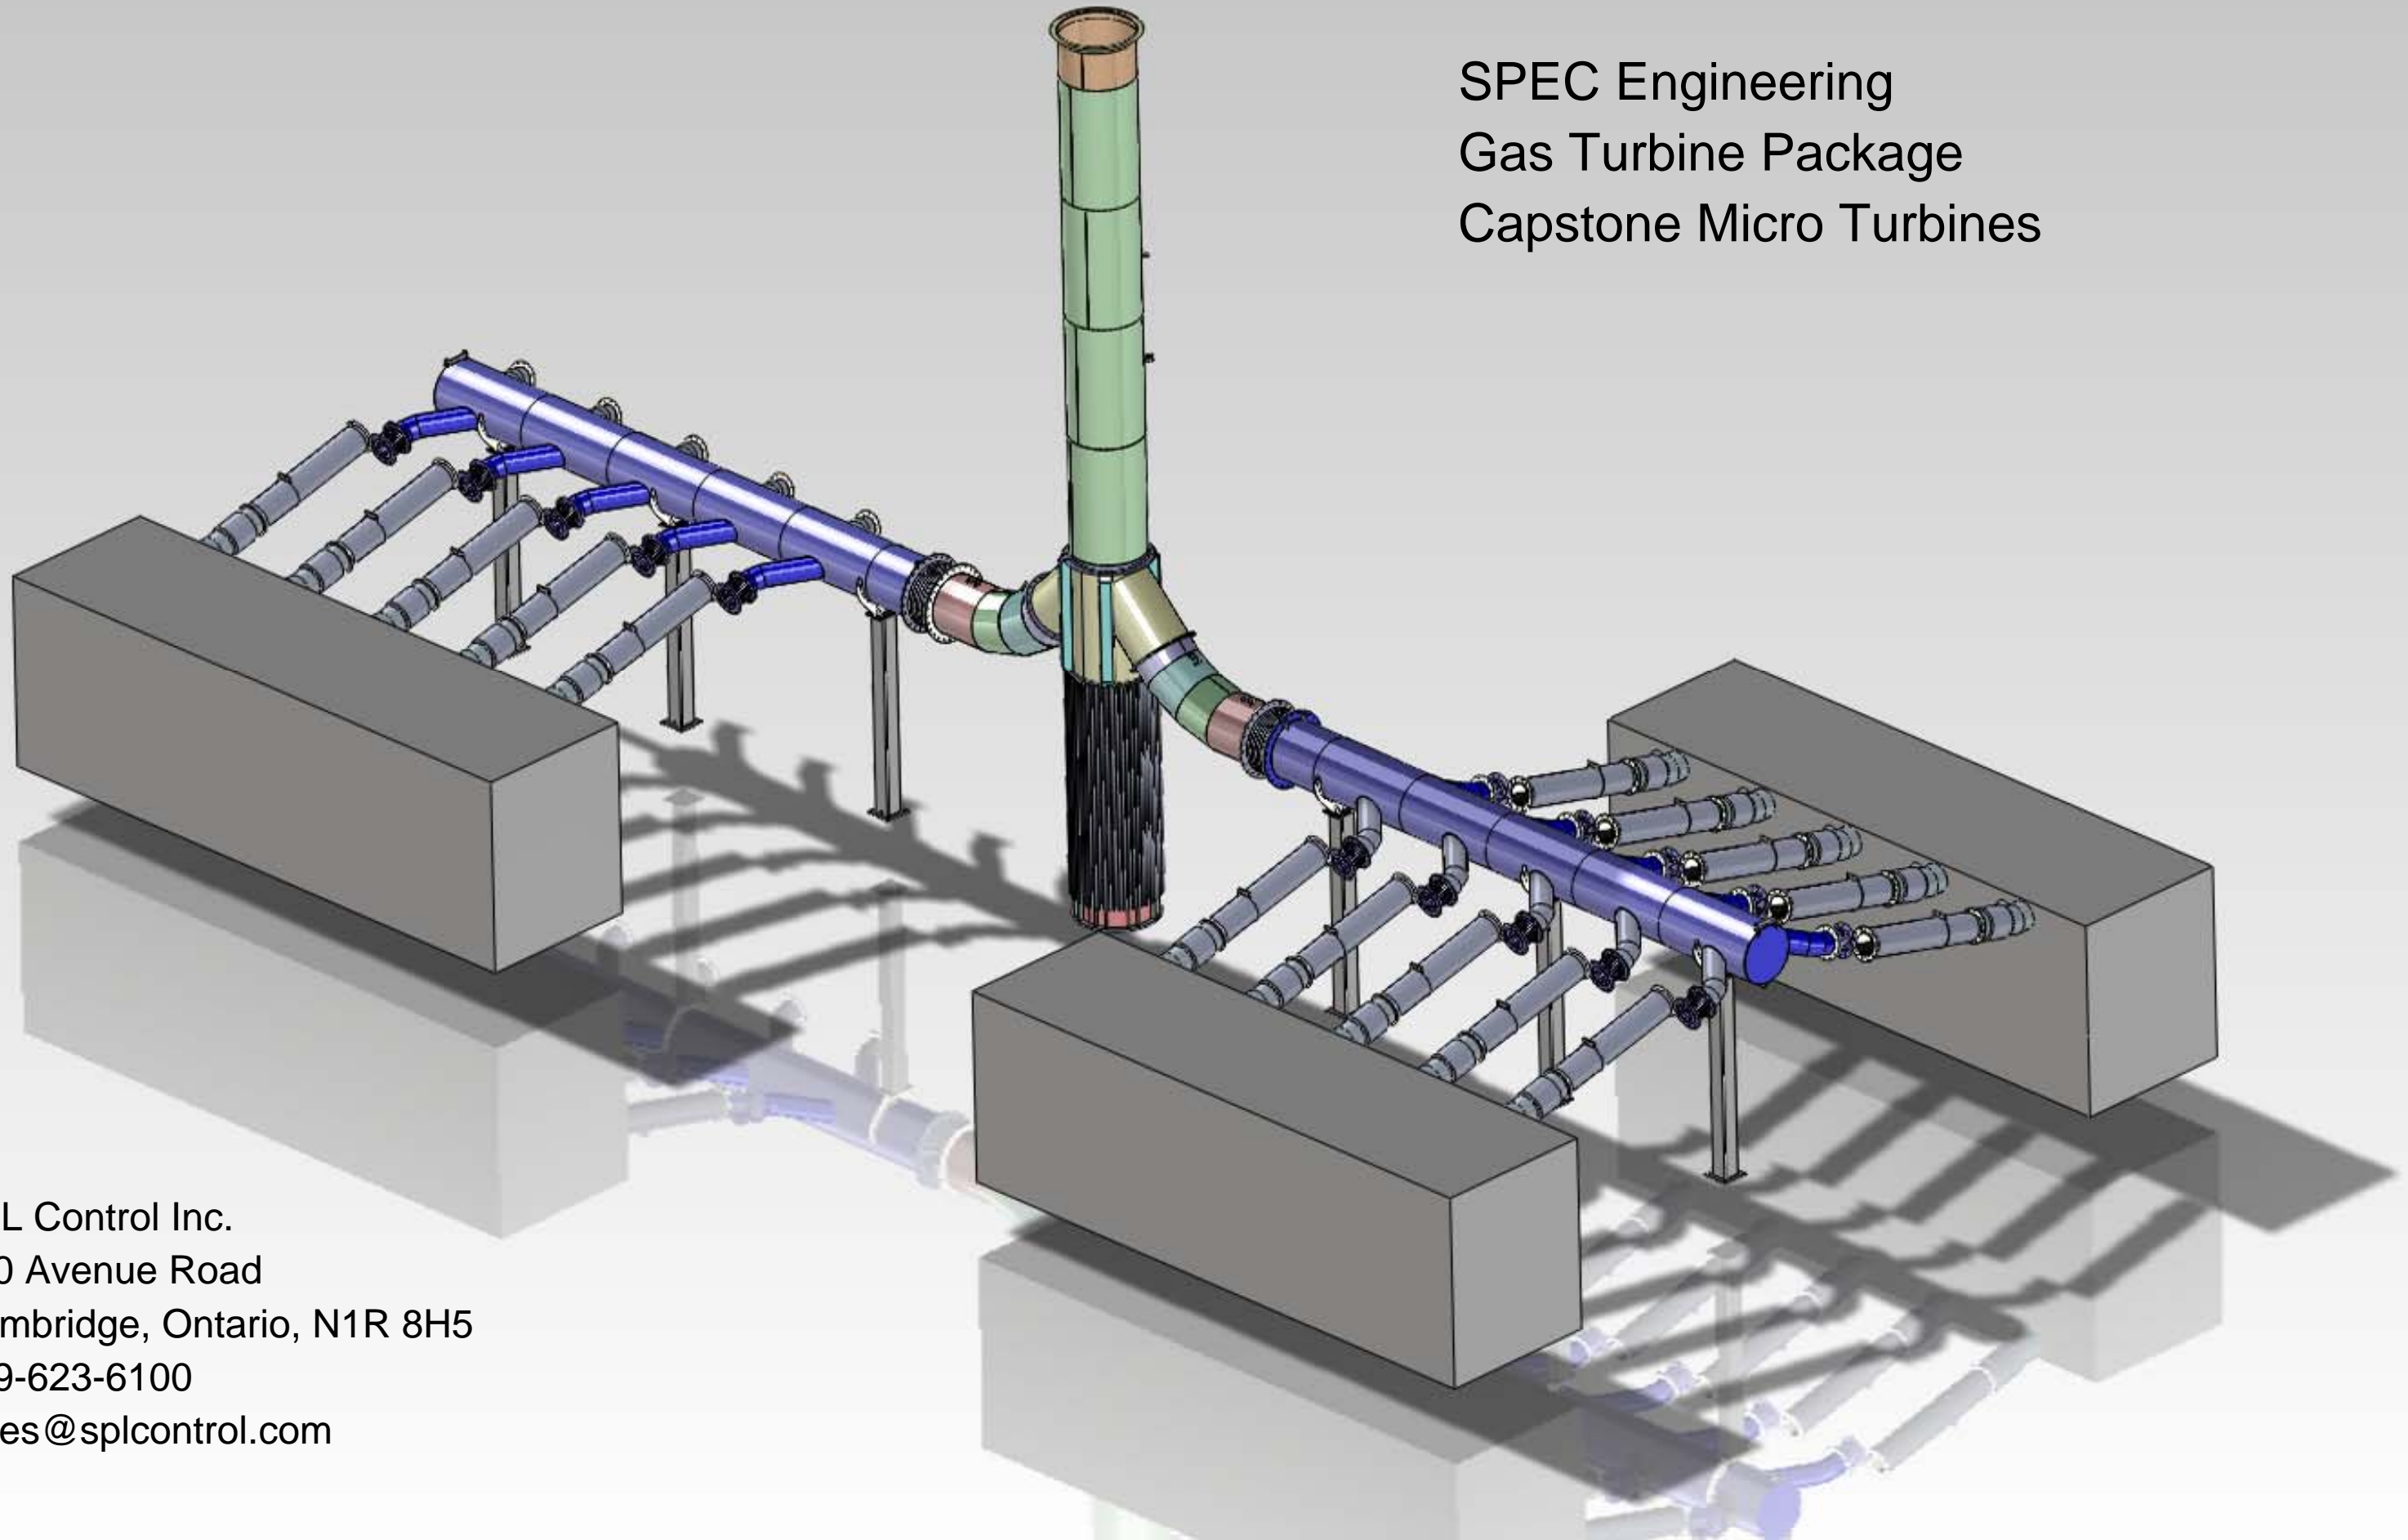

SPEC Engineering
Gas Turbine Package
Capstone Micro Turbines

SPL Control Inc.
200 Avenue Road
Cambridge, Ontario, N1R 8H5
519-623-6100
sales@splcontrol.com